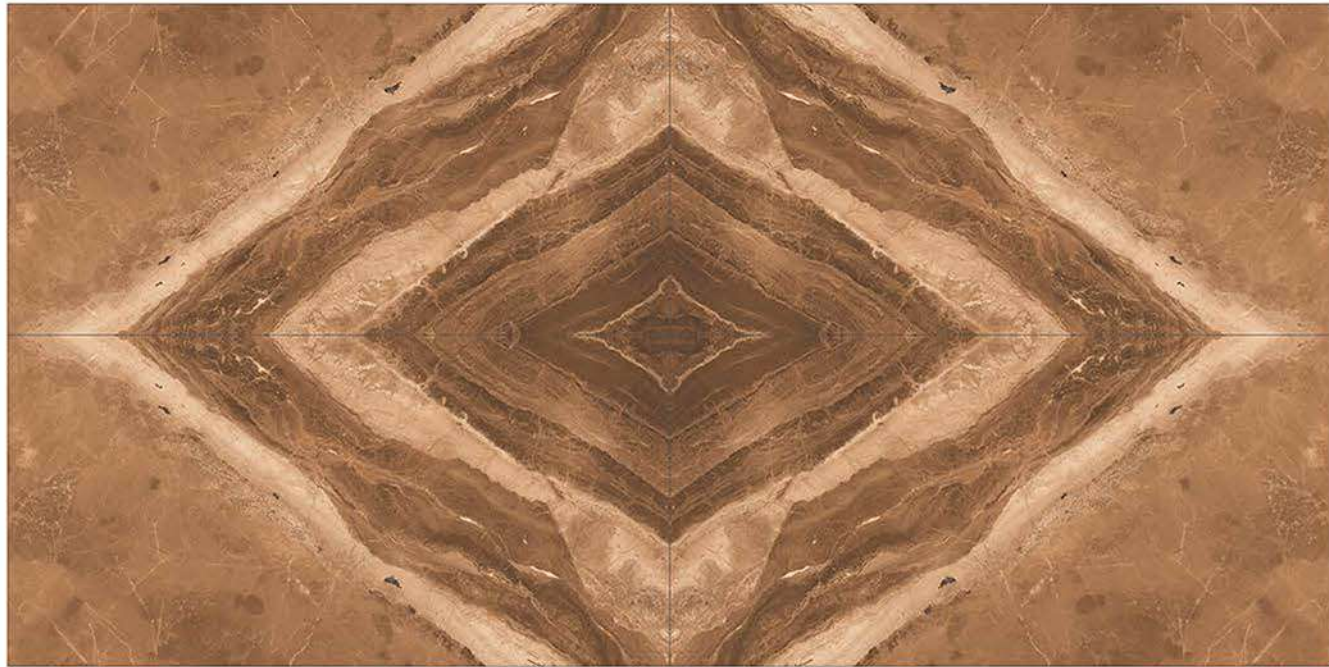

BLUEFOREST

BM BLUE FOREST

600x1200 MM
GLOSSY FINISH

BM OLYMPIC WHITE

600x1200 MM
GLOSSY FINISH

BM MAGIC BROWN

600x1200 MM
GLOSSY FINISH

BM SATUARIO SPIDER