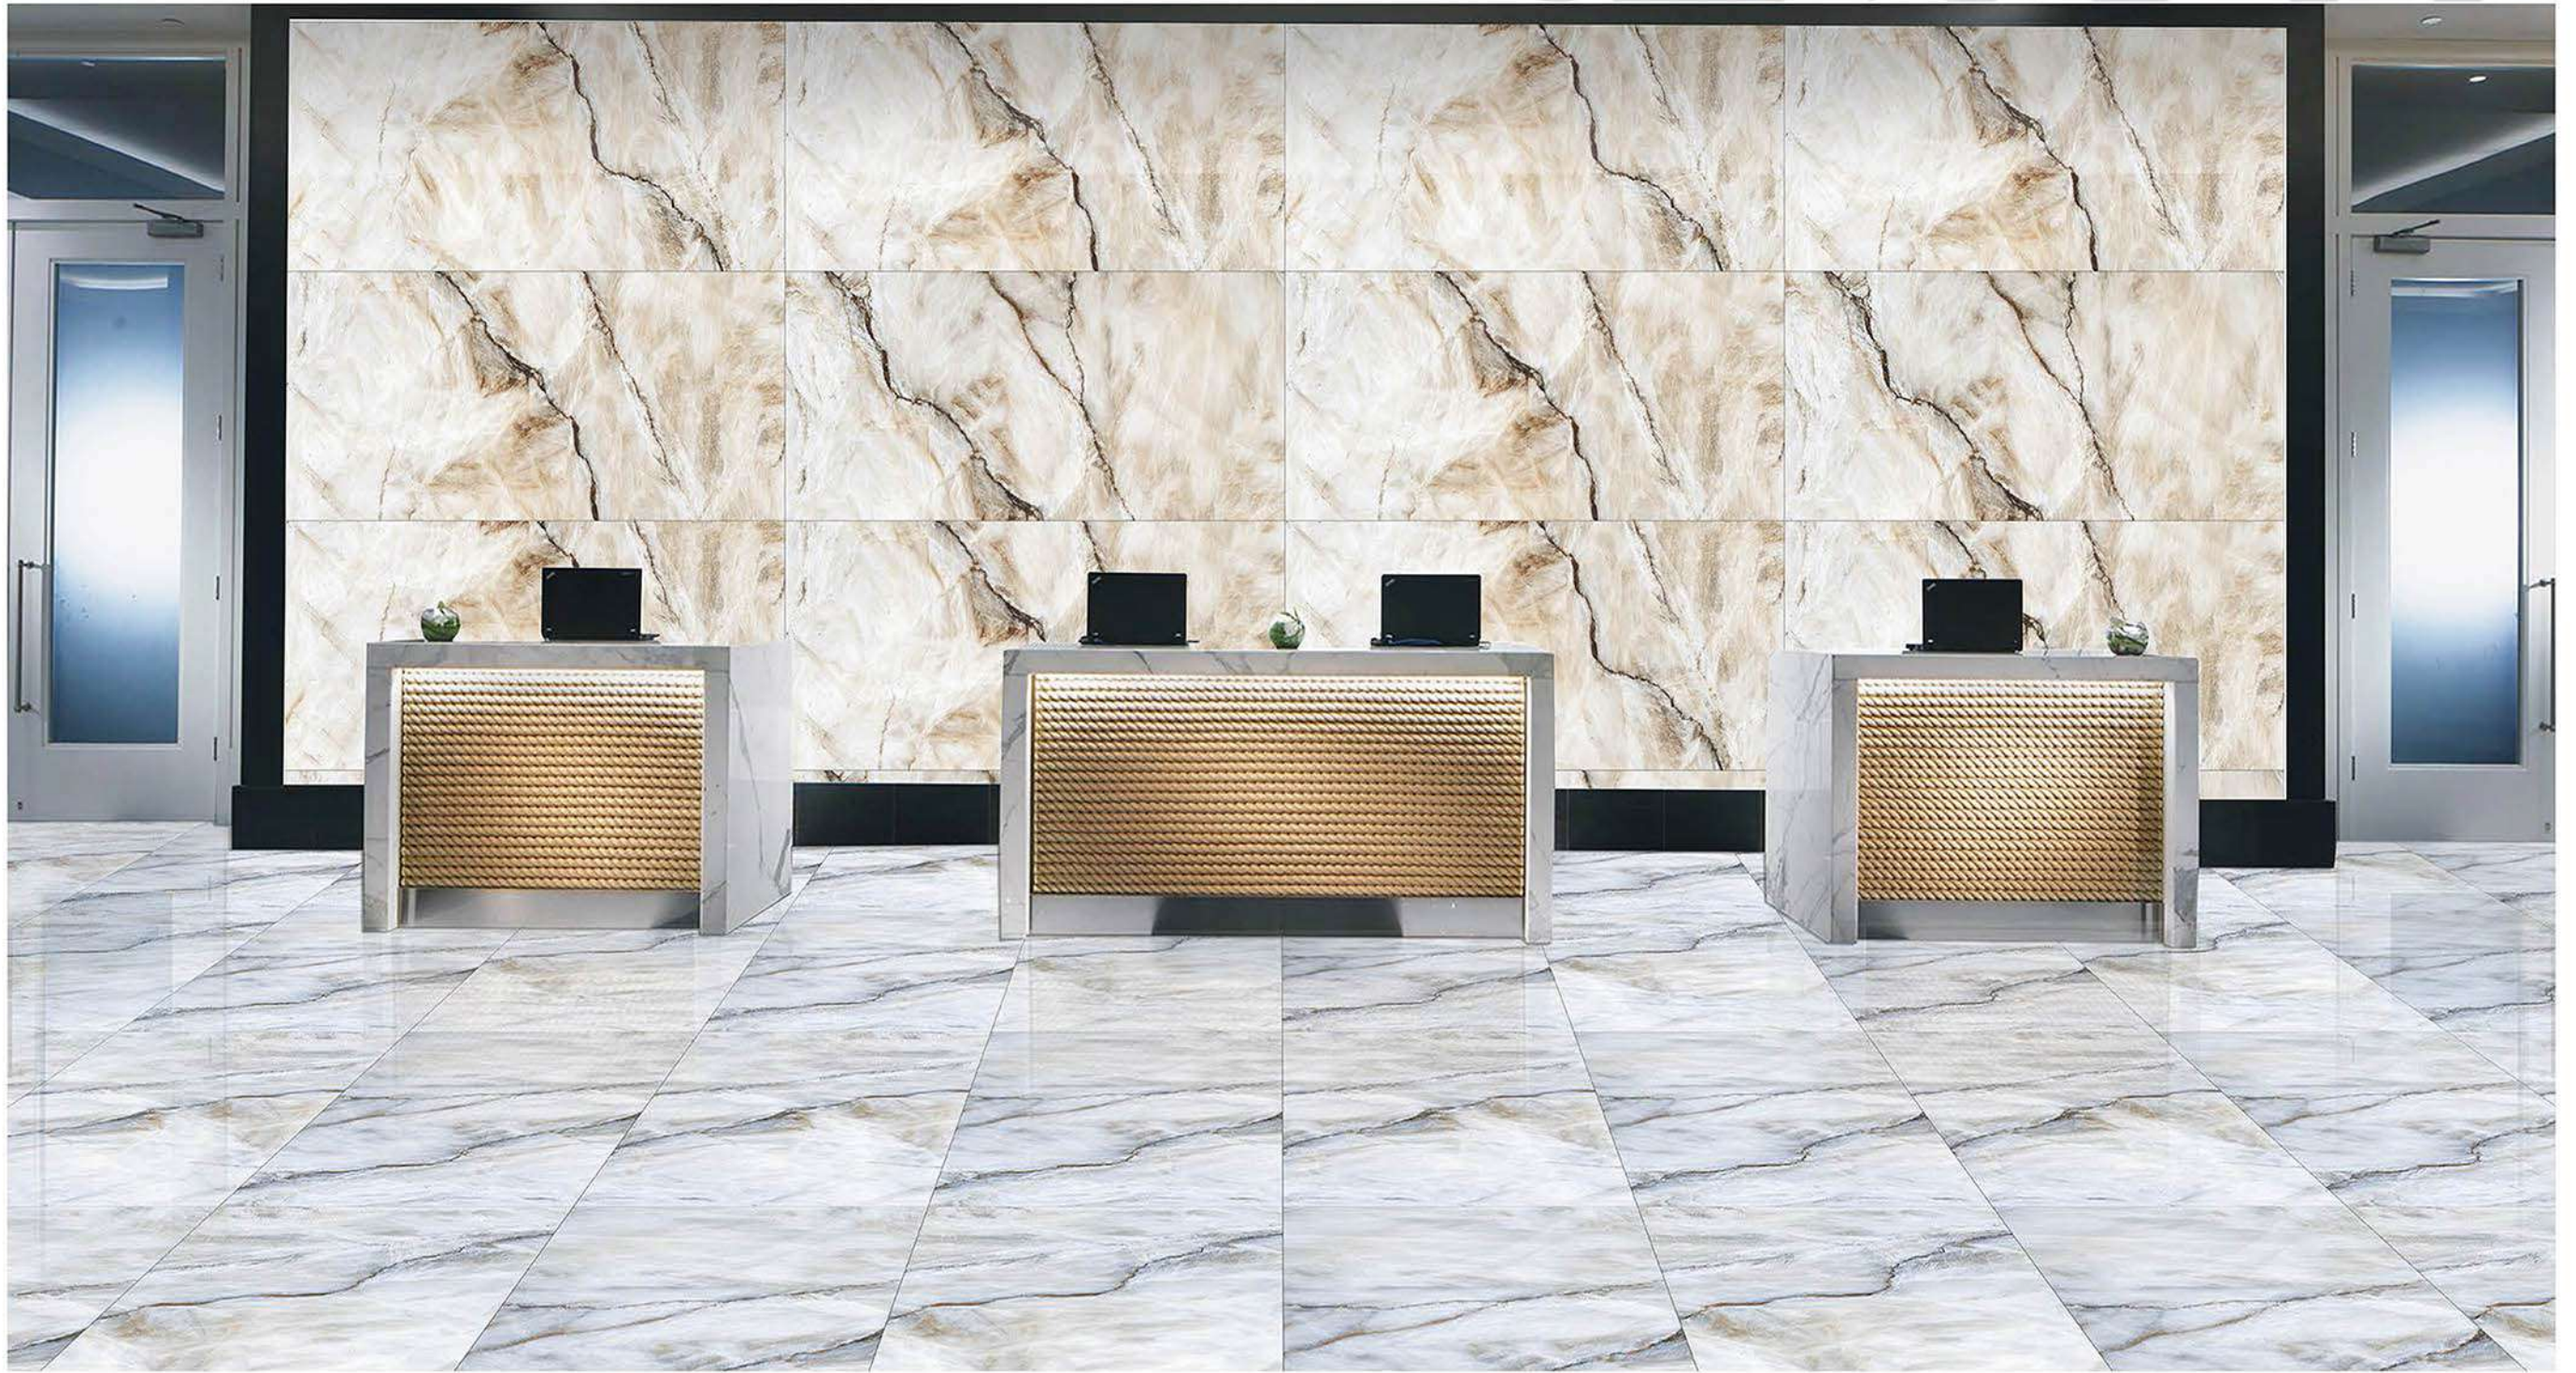

Onyx Verde Natural

600x1200 MM
GLOSSY FINISH

TOTAL FACES :5

SILVANA

SILVANA BROWN

600x1200 MM
GLOSSY FINISH

TOTAL FACES :3

SILVANA NATURAL