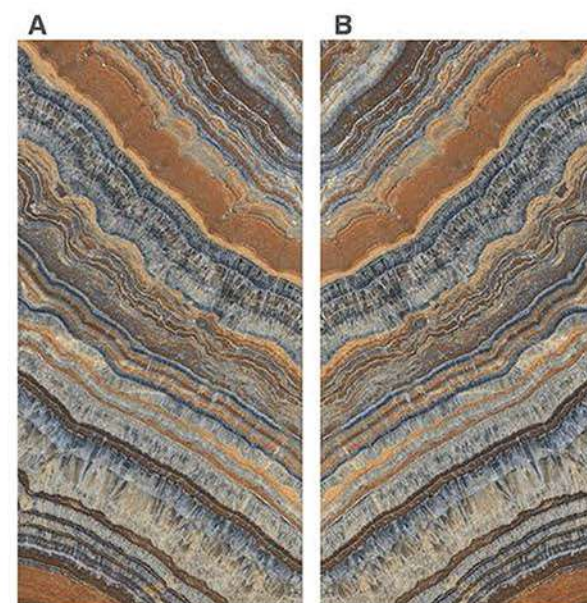

600x1200 MM
GLOSSY FINISH

PACIFIC

BM VICTORIA CHOCO

600x1200 MM
GLOSSY FINISH

BM PACIFFIC SHORE

600x1200 MM
GLOSSY FINISH

Polished **G**lazed **V**itrified **T**iles

600x1200 mm