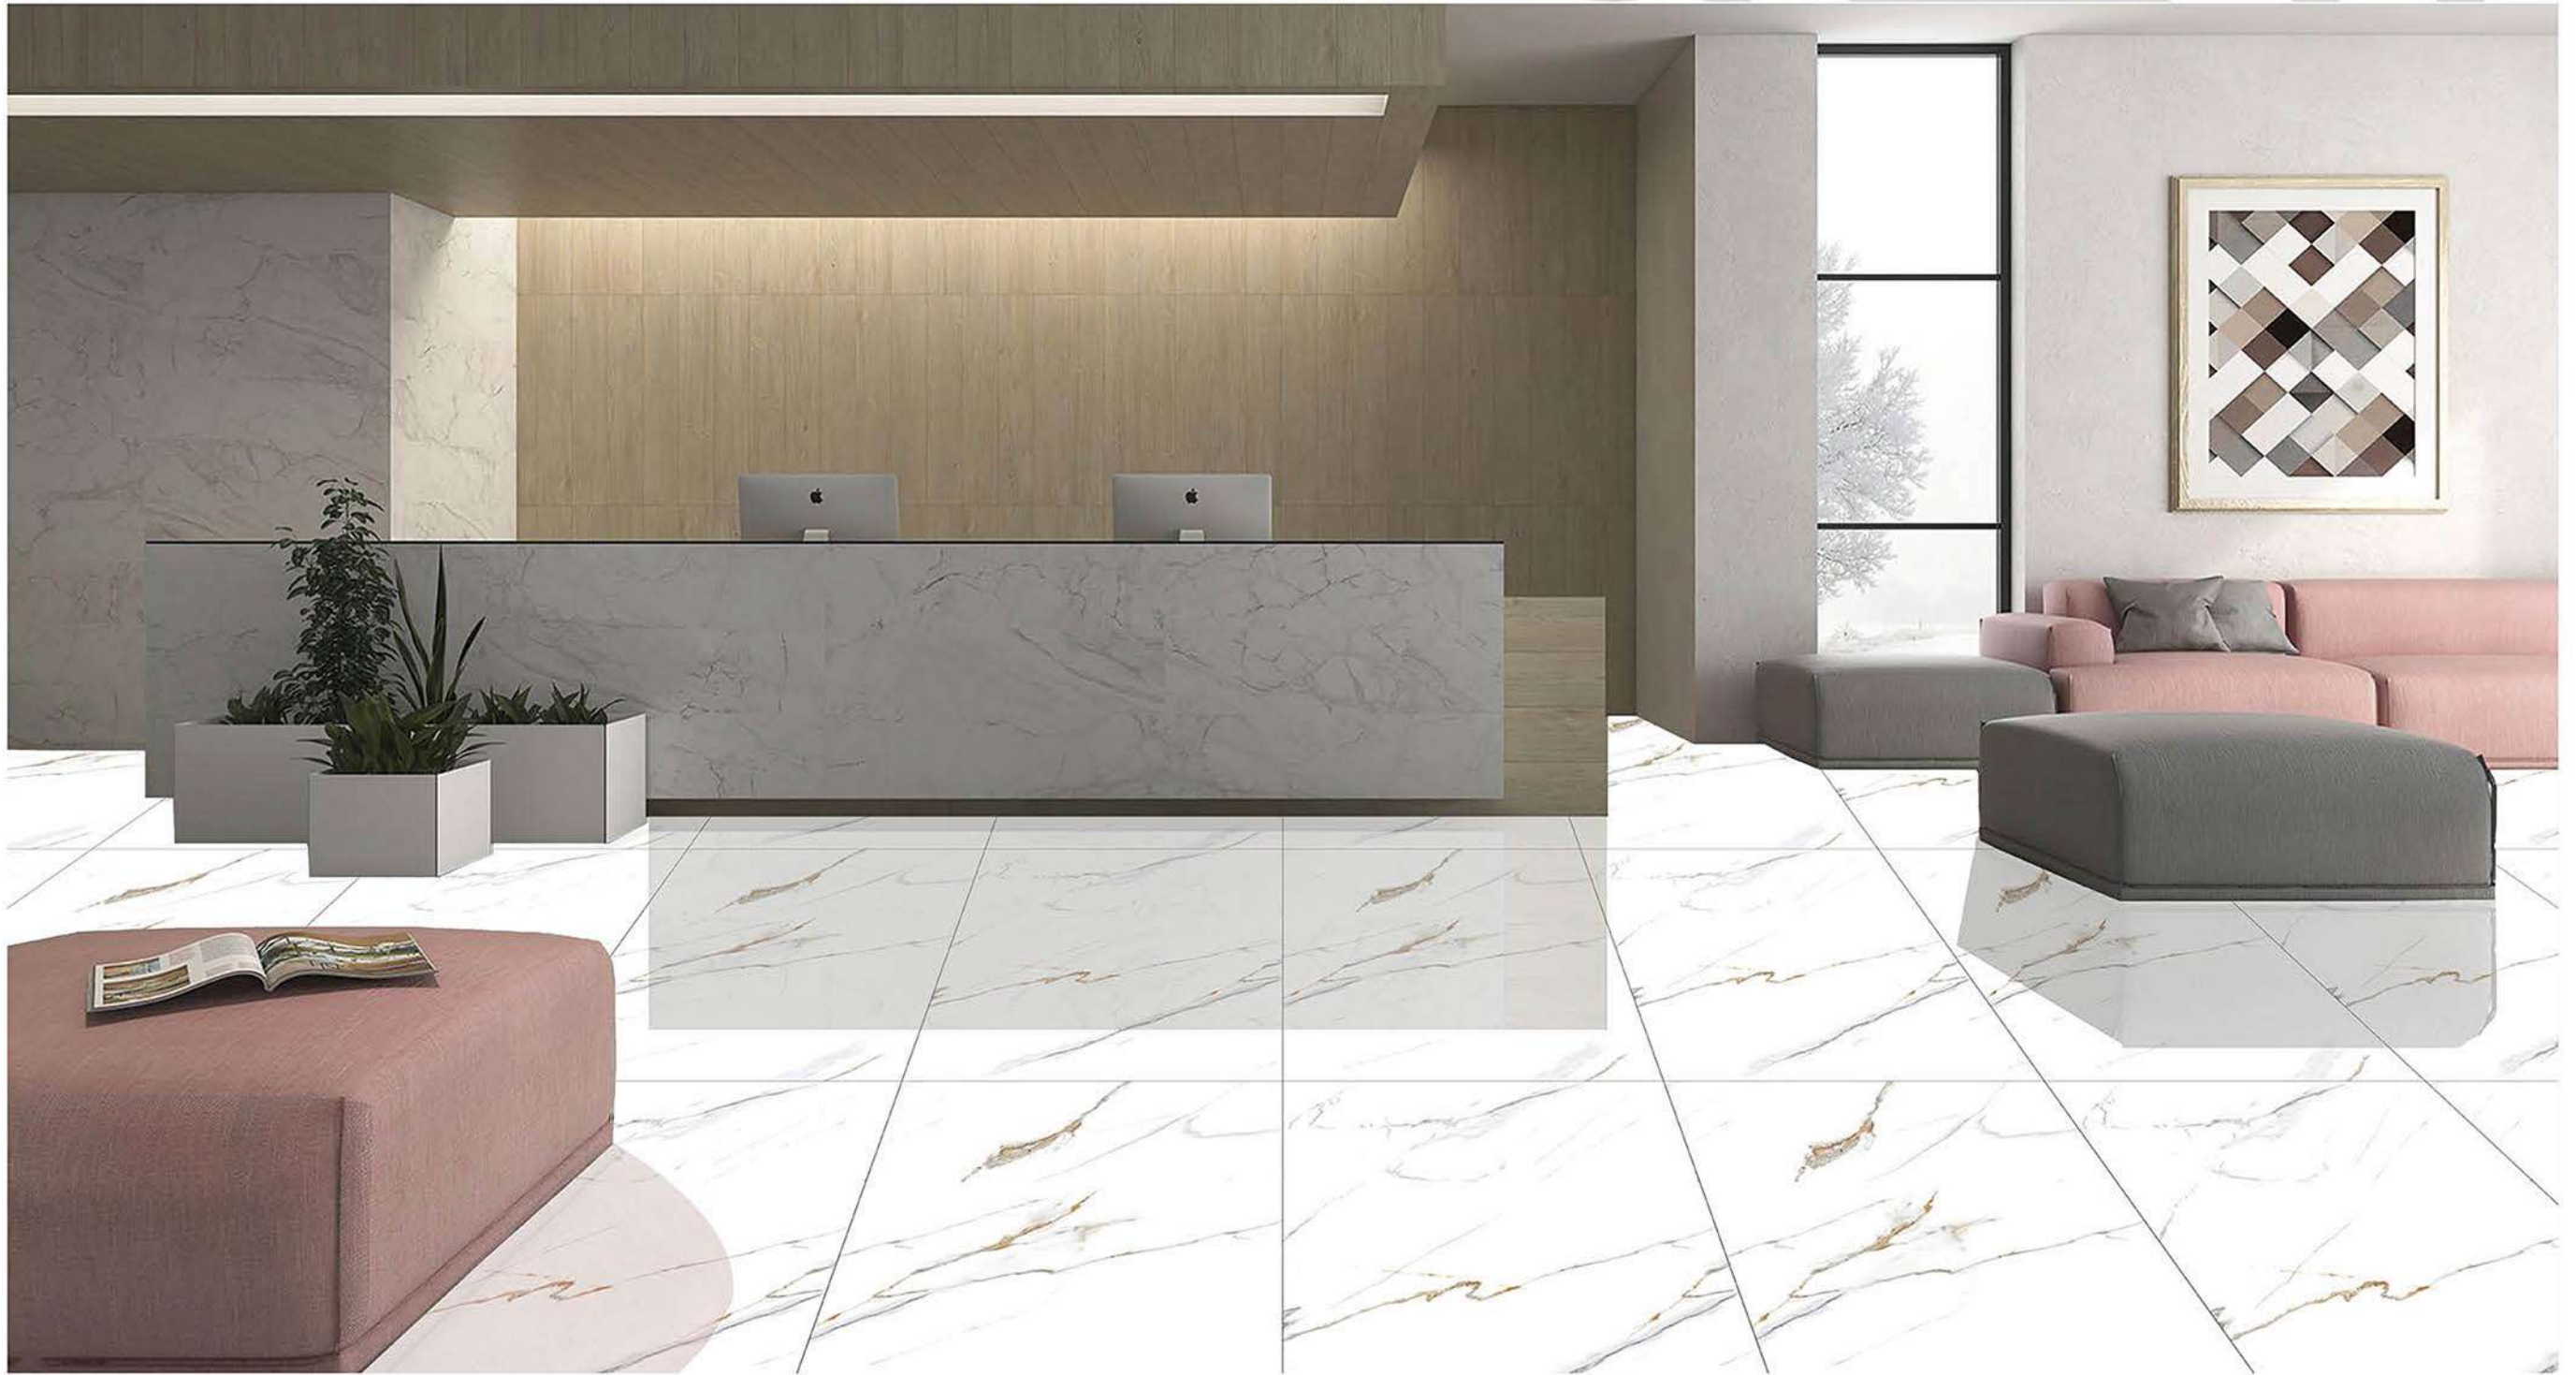

ELEN TA NATURAL

600x1200 MM
GLOSSY FINISH

TOTAL FACES :5

GALENA

GALENA SATUARIO GREY

600x1200 MM
GLOSSY FINISH

TOTAL FACES :2

GALENA SATUARIO