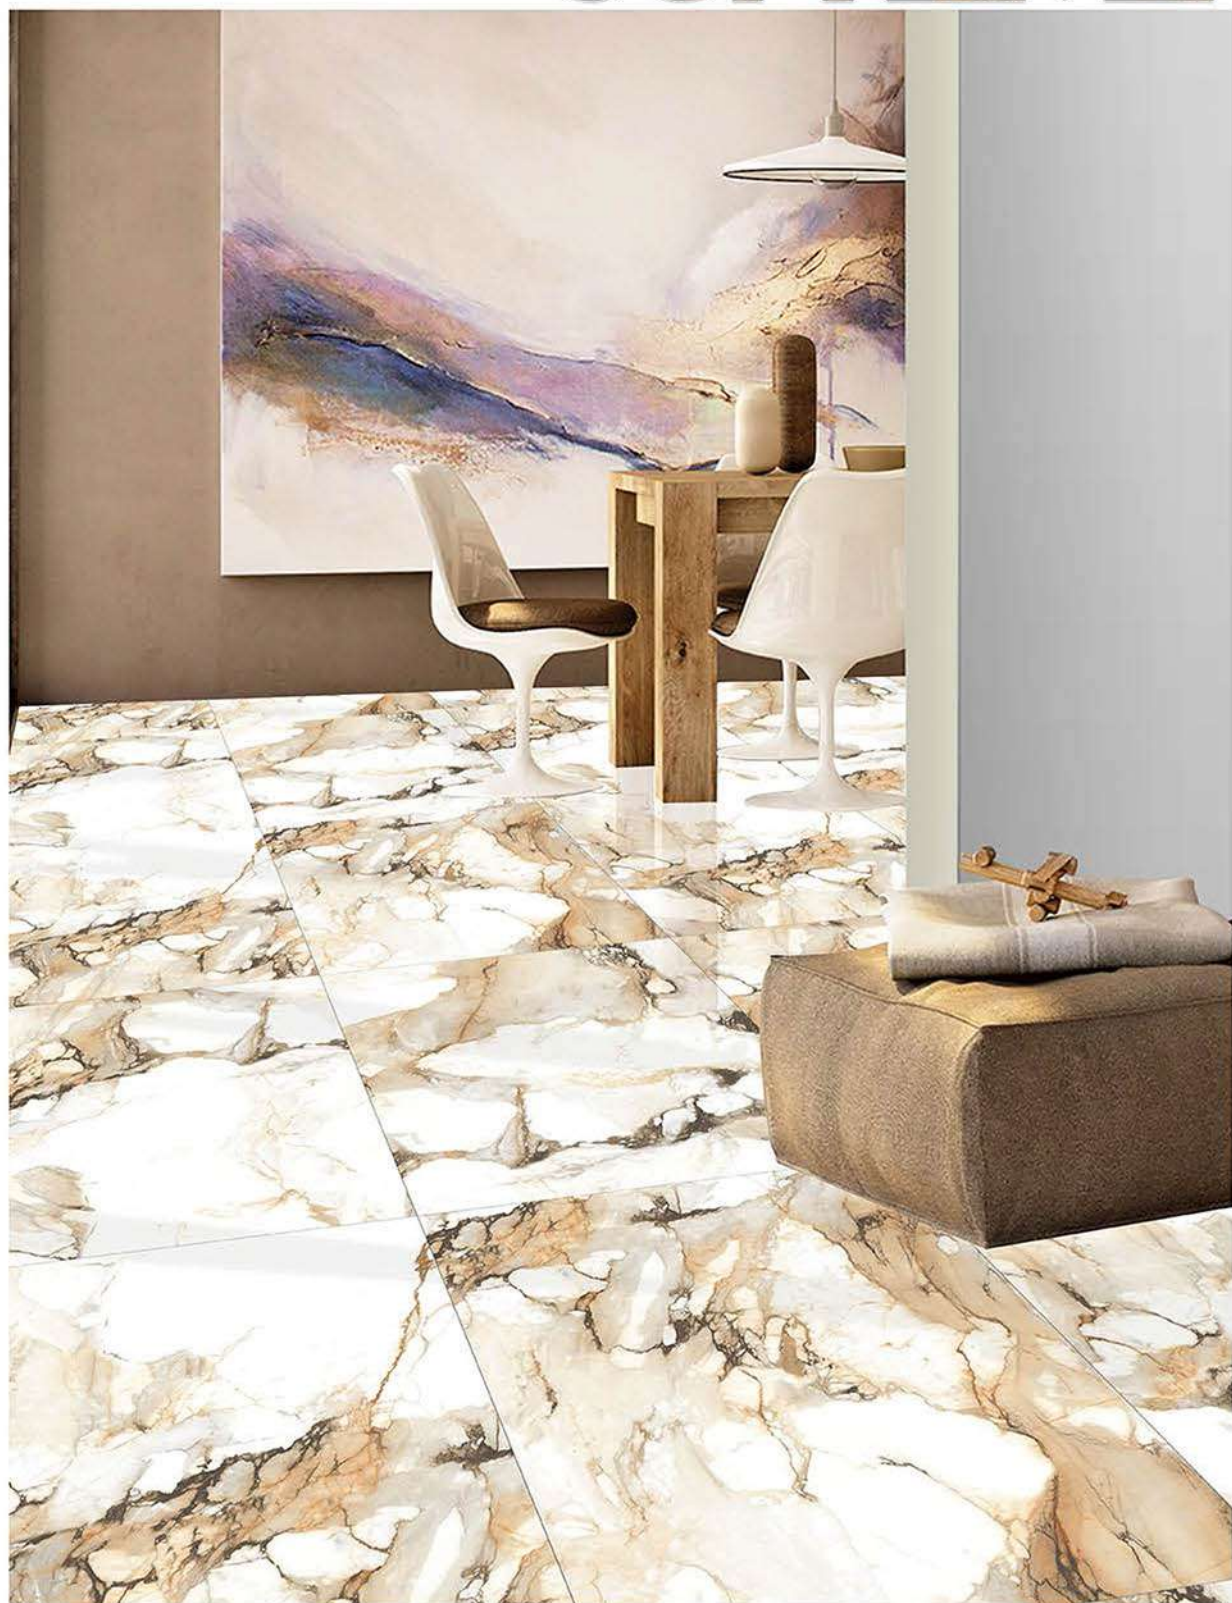

SUPREME

SUPREME EVO

600x1200 MM
GLOSSY FINISH

TOTAL FACES :4