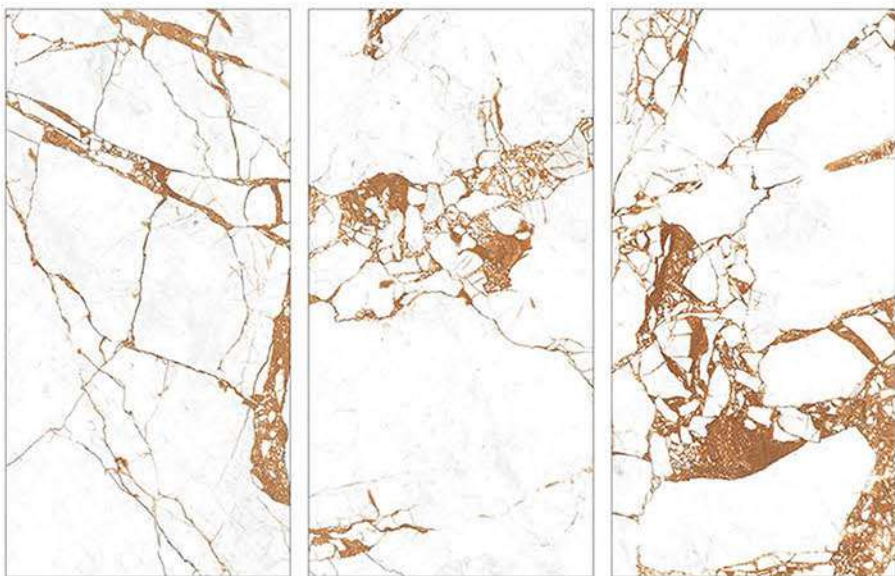

PERLATO WHITE

600x1200 MM
GLOSSY FINISH

TOTAL FACES :4