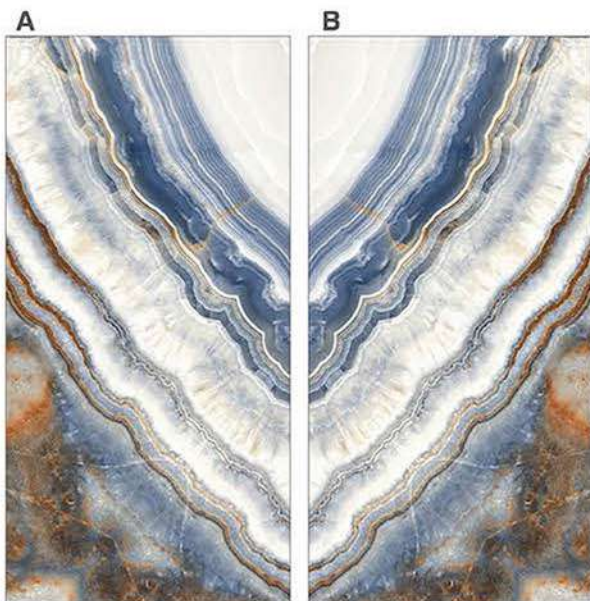

BM BLUE FOREST

600x1200 MM
GLOSSY FINISH