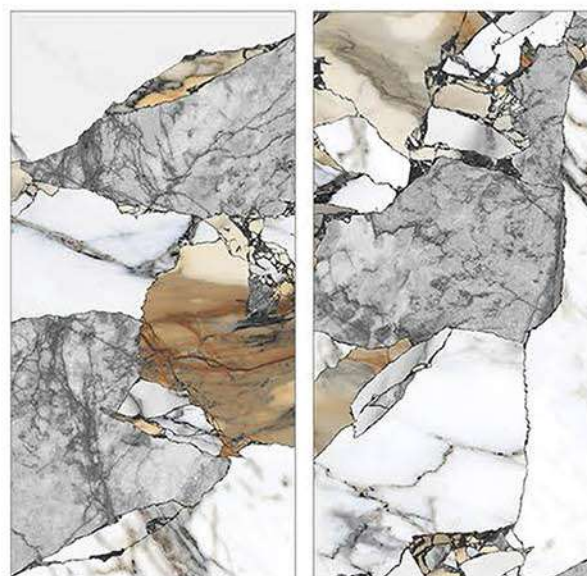

EXTRANAL STONE

600x1200 MM
GLOSSY FINISH

TOTAL FACES :3