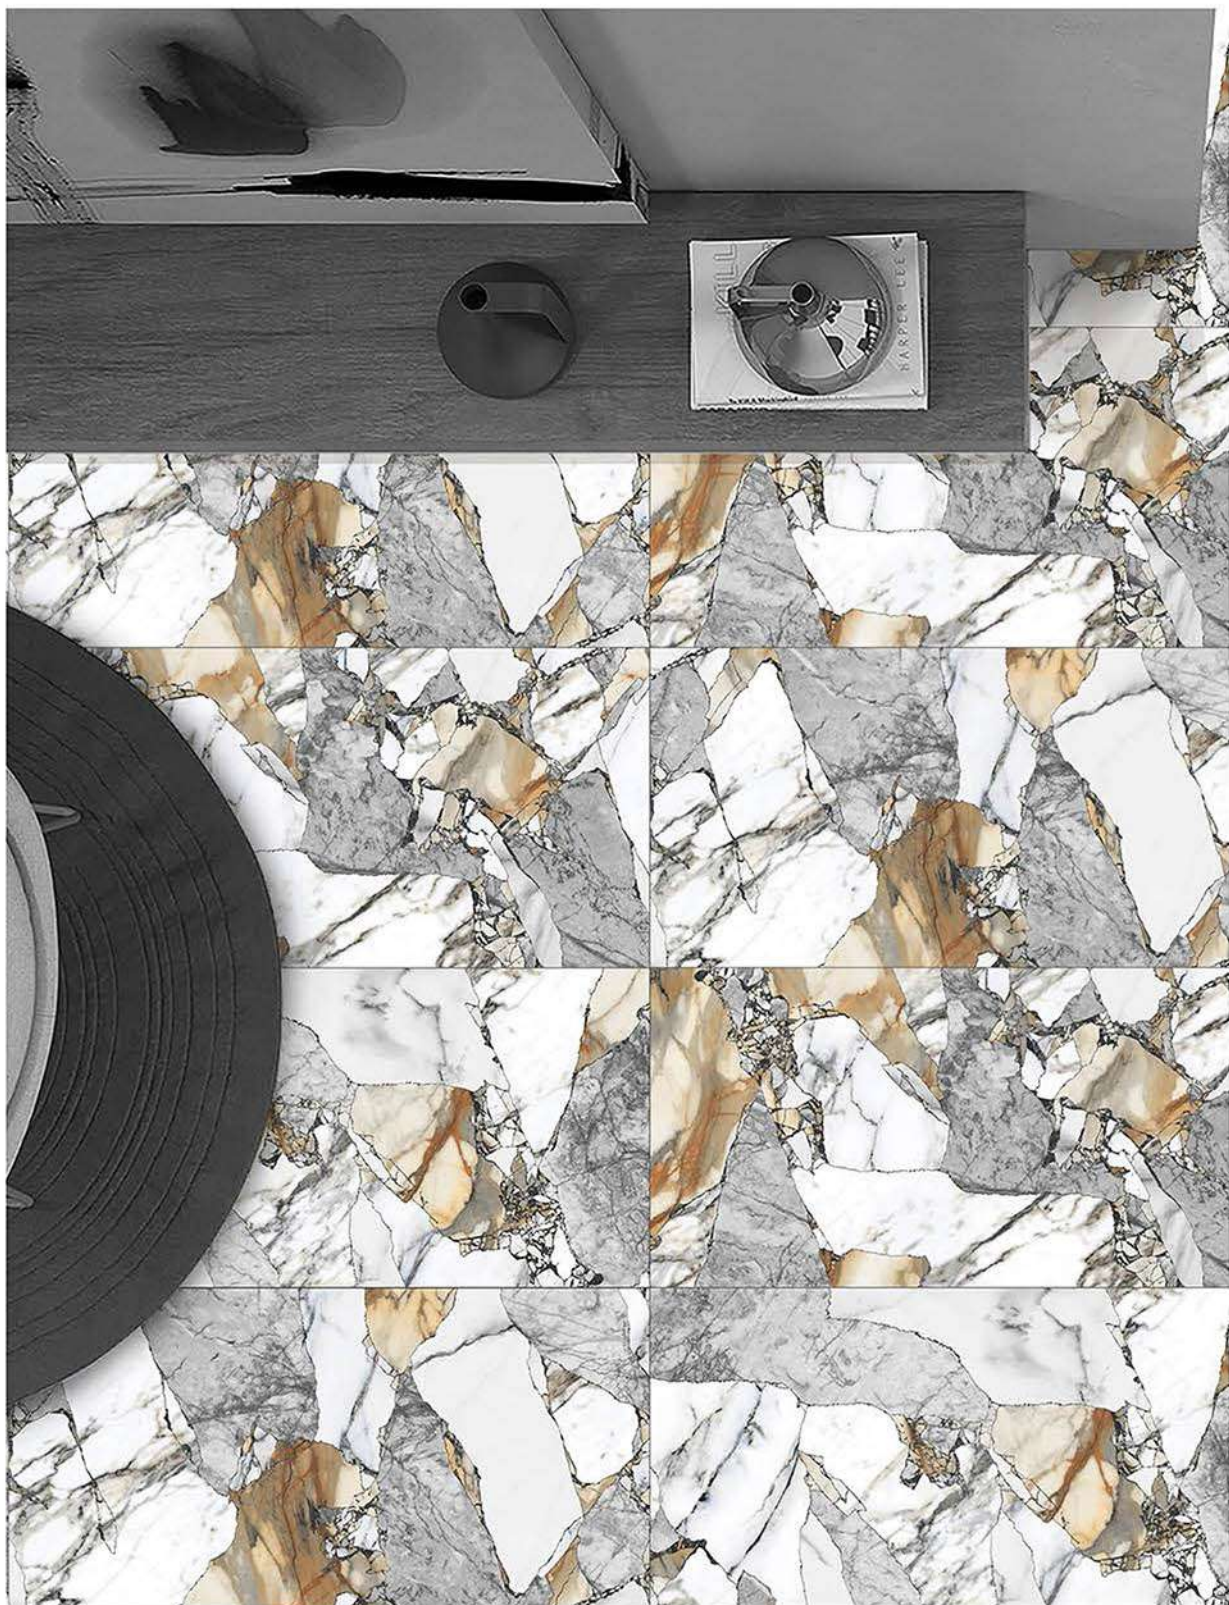

600x1200 MM
GLOSSY FINISH

TOTAL FACES :4

Blotchy

LEOPARD WHITE

LEOPARD WHITE

600x1200 MM
GLOSSY FINISH

TOTAL FACES :4

EXTRANAL STONE