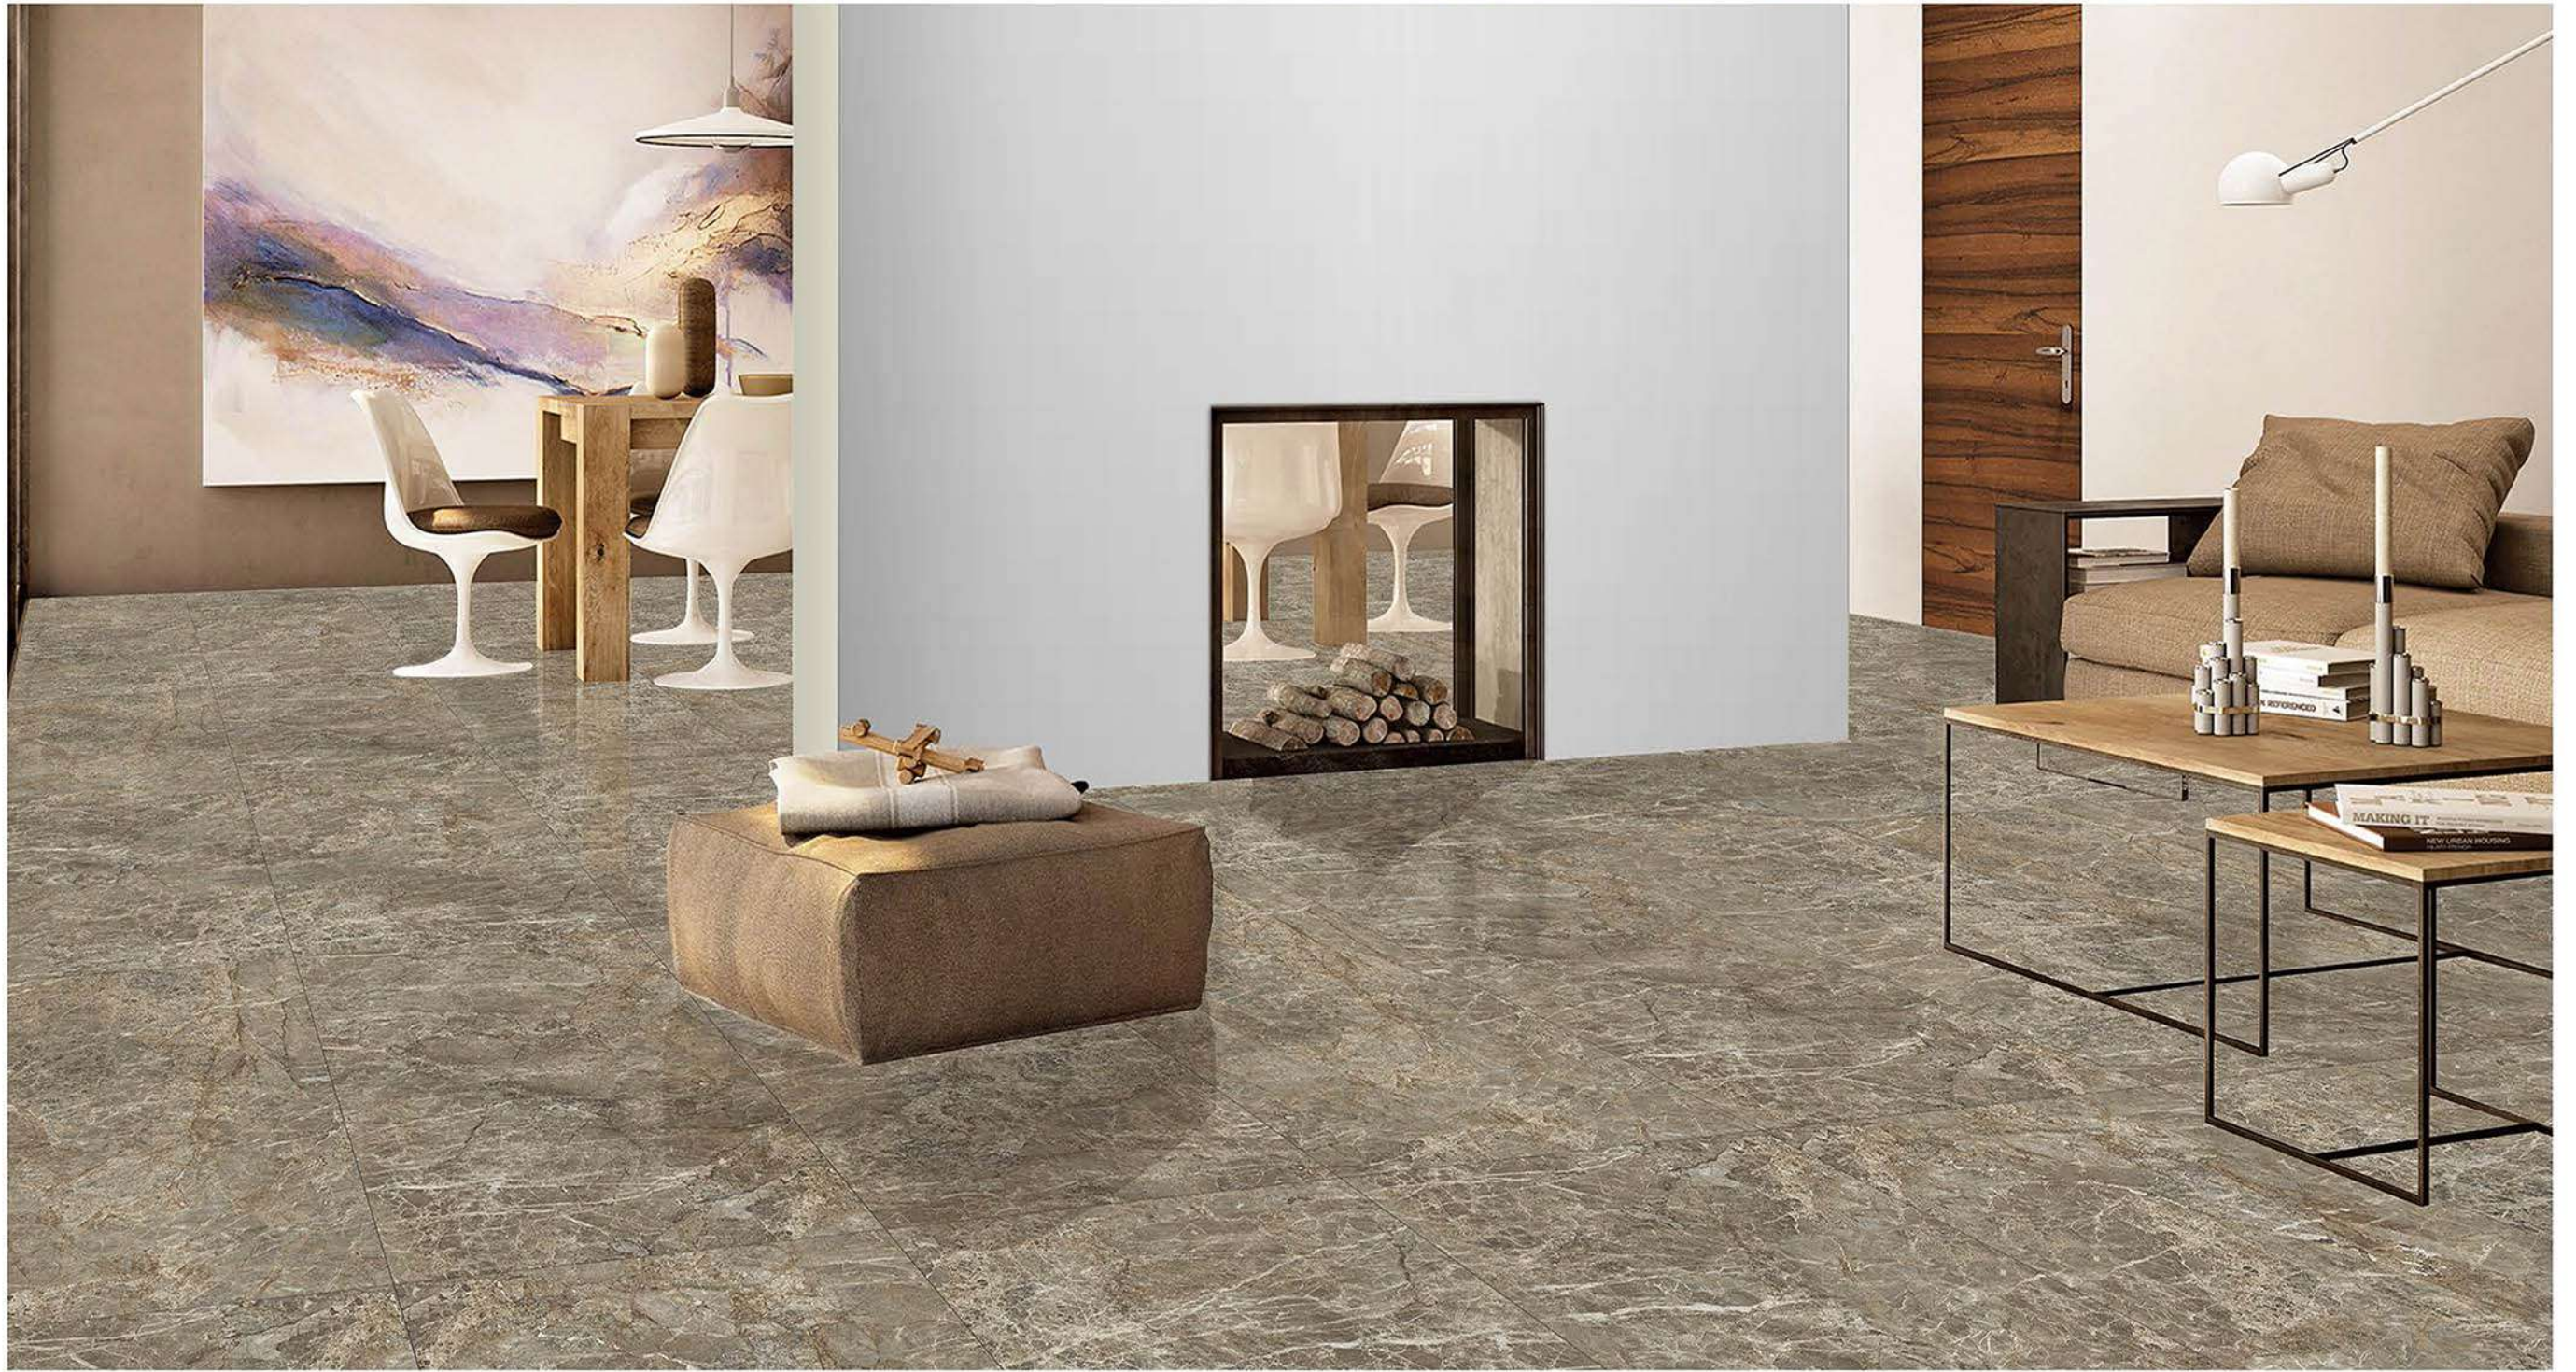

600x1200 MM
GLOSSY FINISH

TOTAL FACES :5

BRAWO

NEW

BRAWO ONIX

600x1200 MM
GLOSSY FINISH

TOTAL FACES :4

GRANDEMPRA