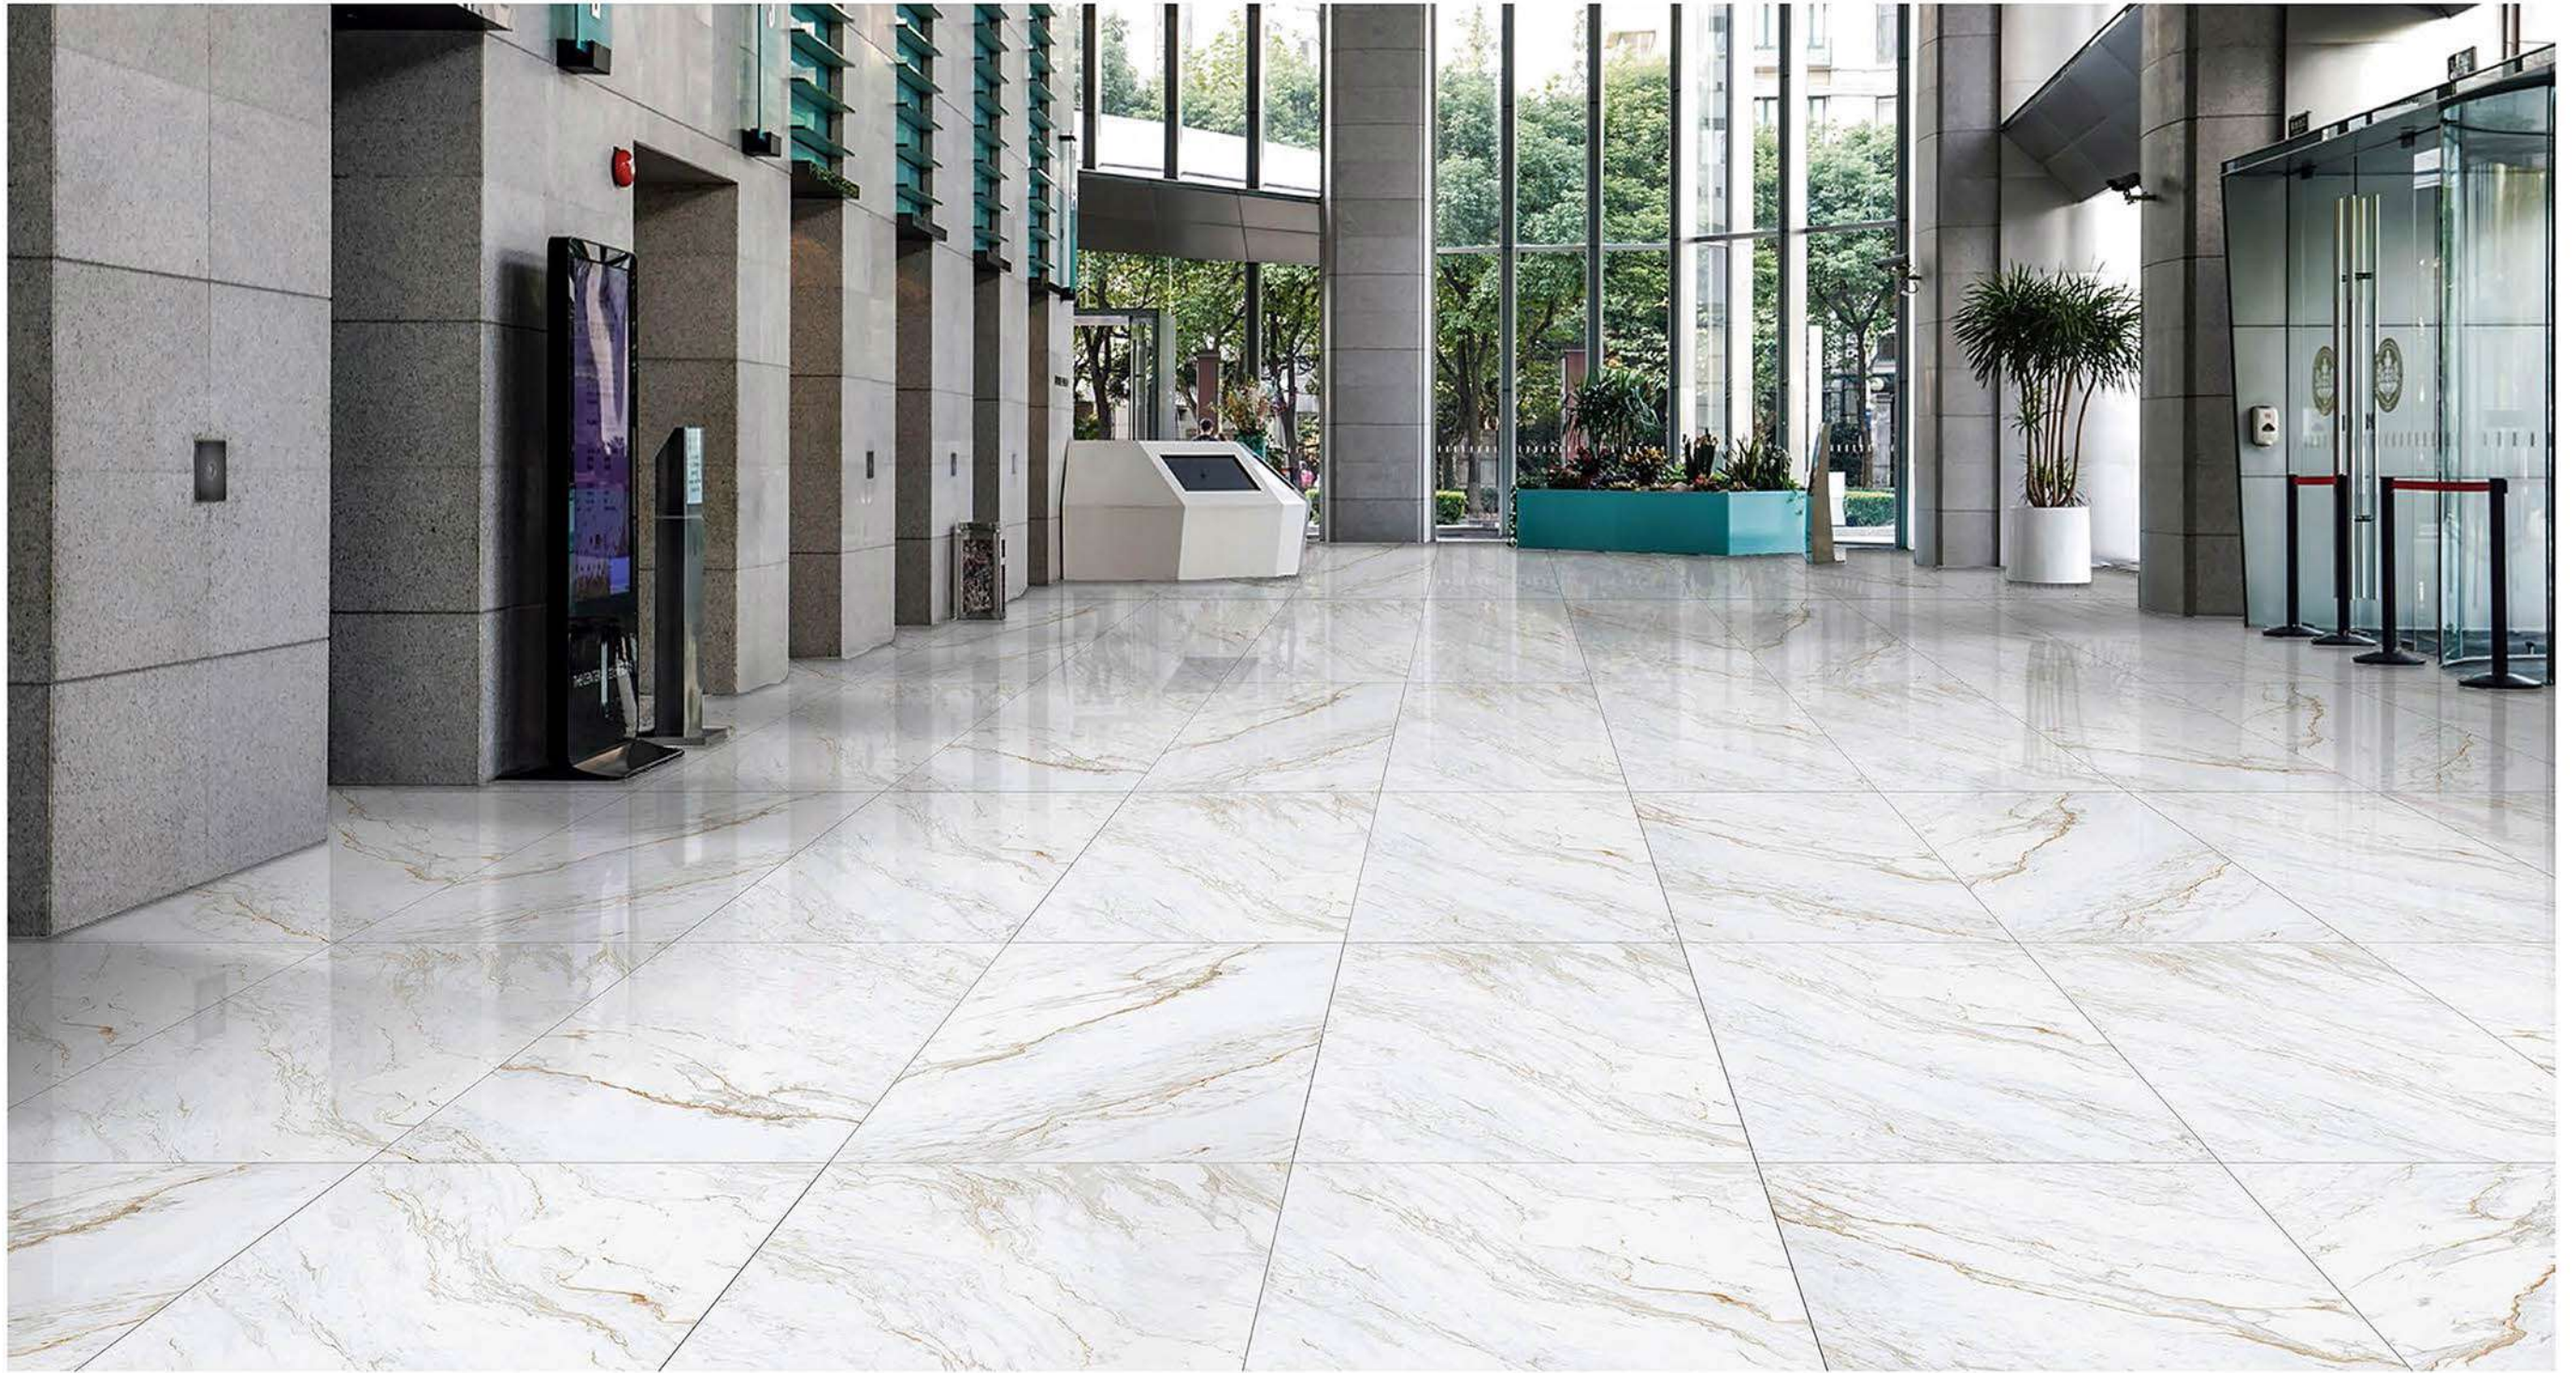

600x1200 MM
GLOSSY FINISH

TOTAL FACES :3

Splashy

PIGUES

PIGUES WHITE

600x1200 MM
GLOSSY FINISH

TOTAL FACES :5

PIGUES NATURAL