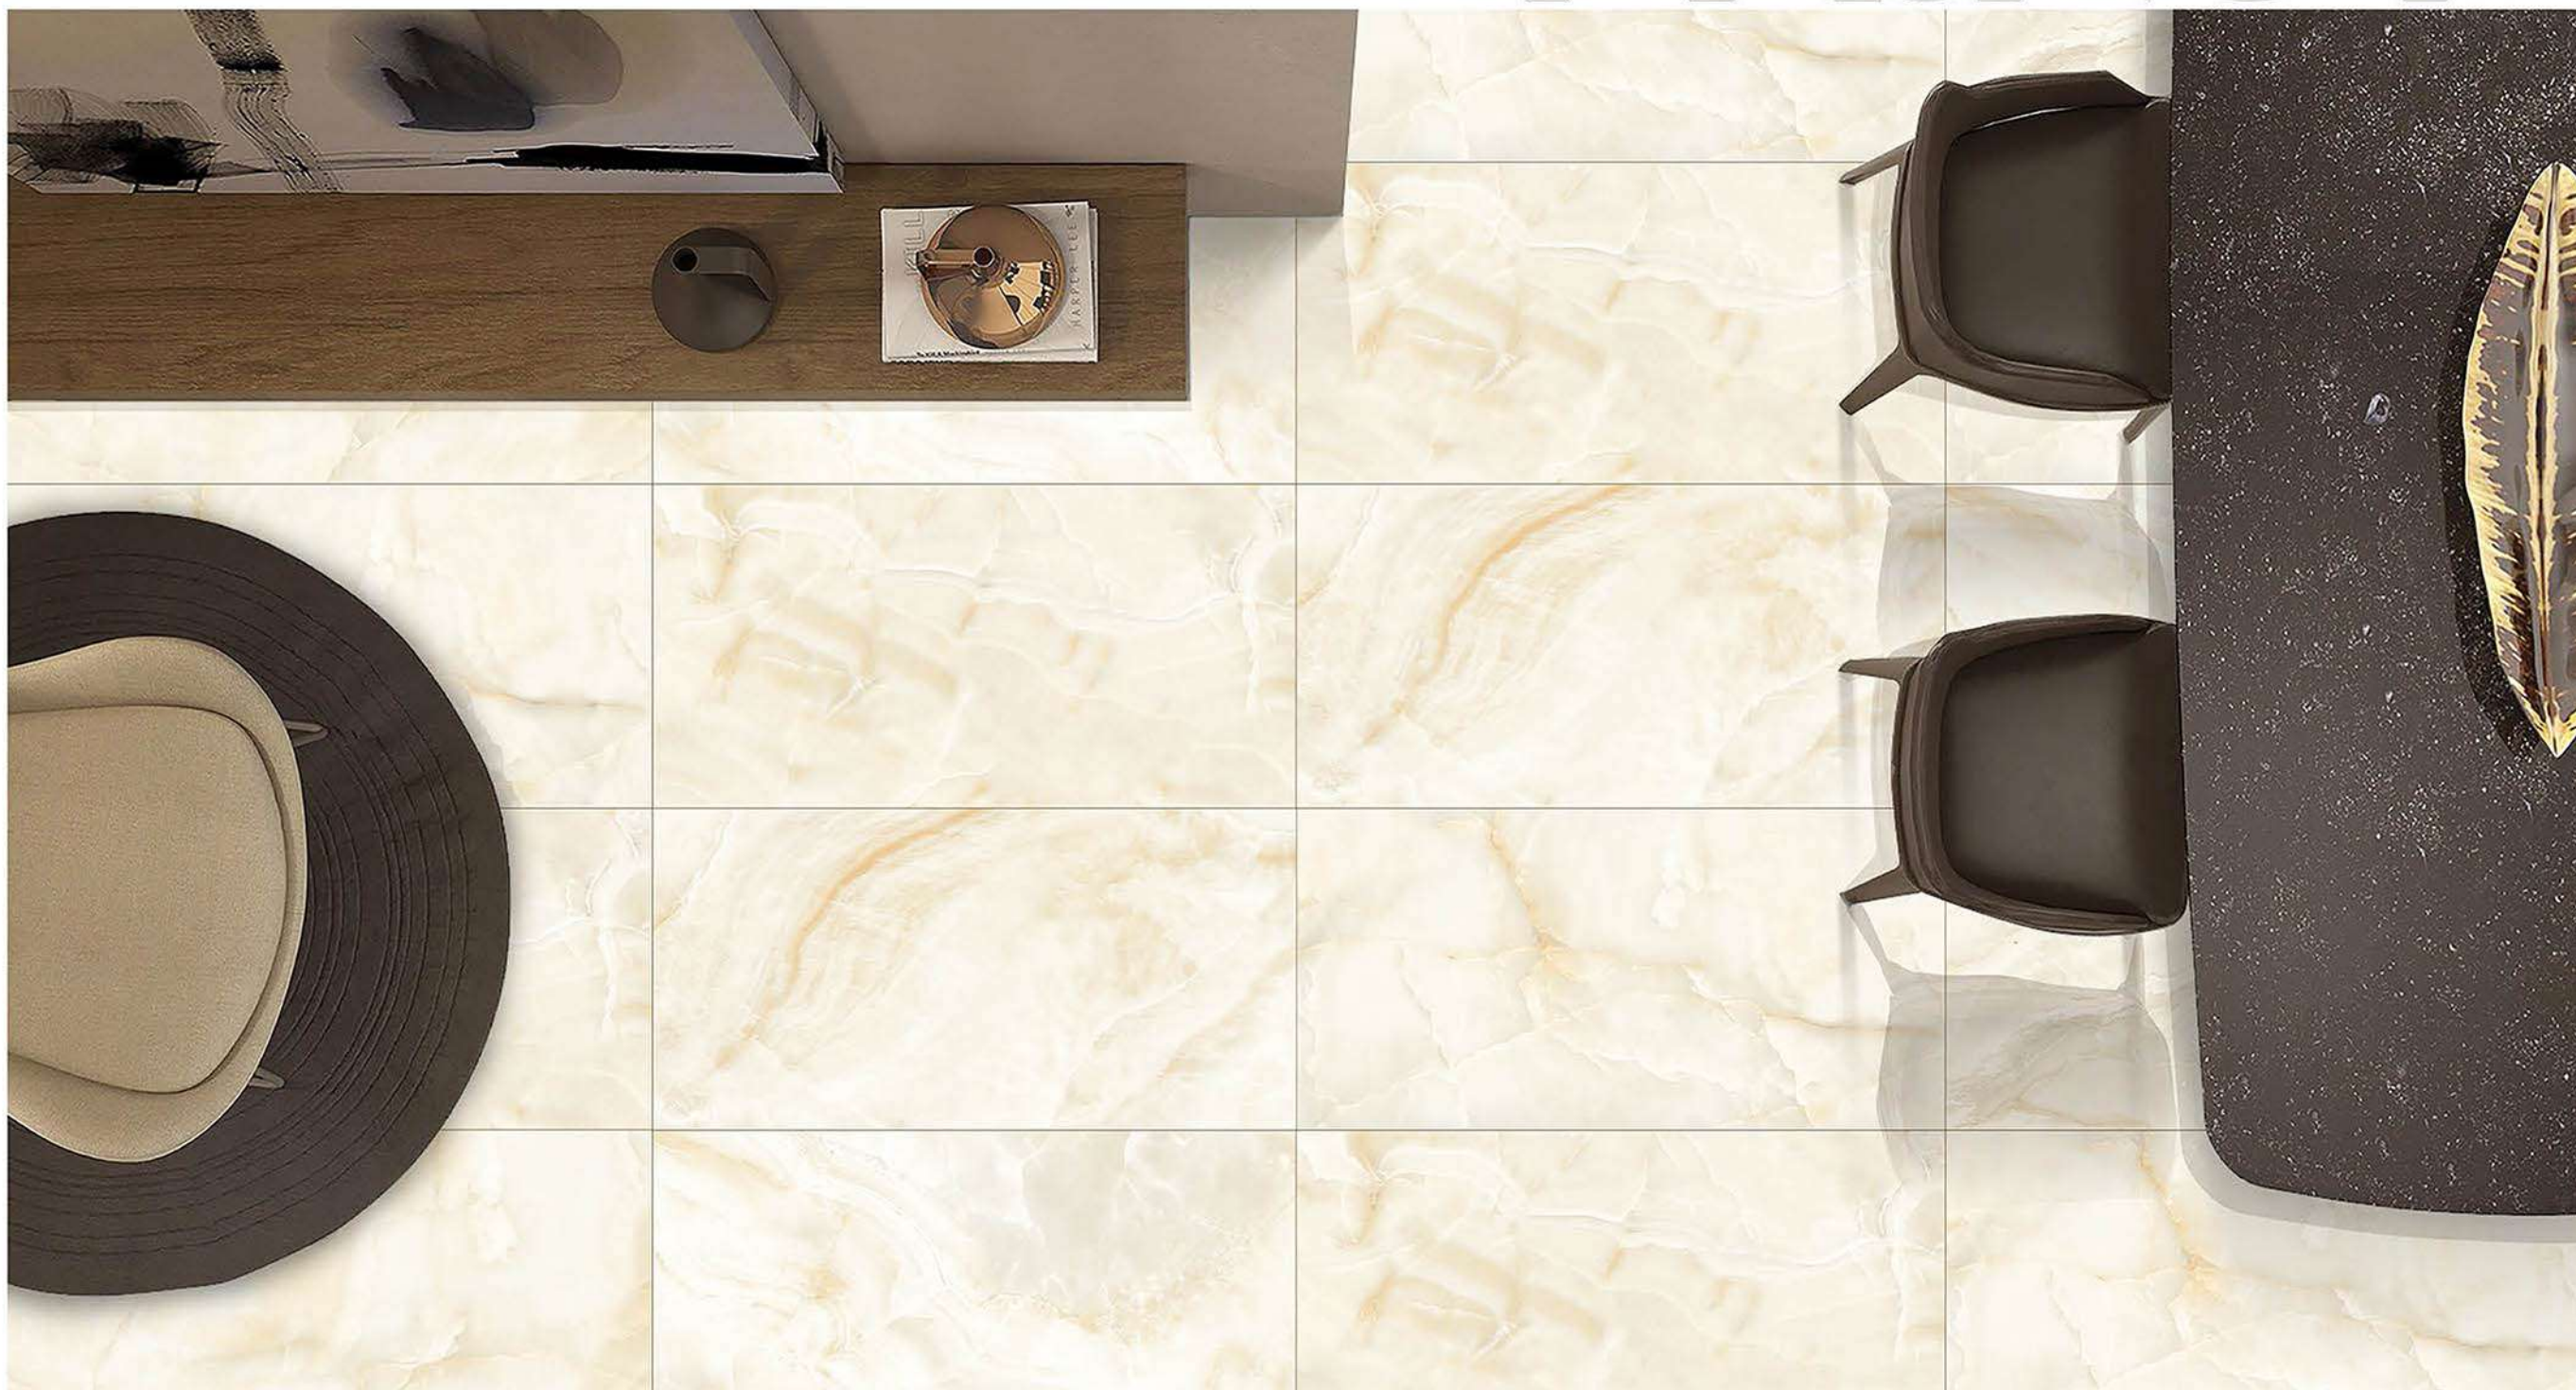

600x1200 MM
GLOSSY FINISH

TOTAL FACES :3

Neutral

NASNNOY

NASNOY WHITE

600x1200 MM
GLOSSY FINISH

TOTAL FACES :6

NASNOY FIONITO