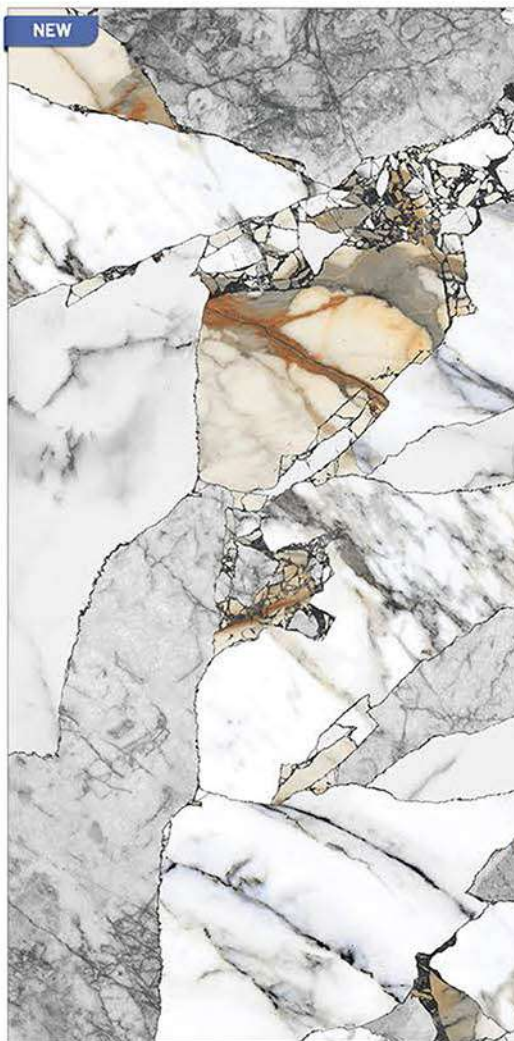

600x1200 MM
GLOSSY FINISH

TOTAL FACES :4

Blotchy

LEOPARD WHITE

LEOPARD WHITE

600x1200 MM
GLOSSY FINISH

TOTAL FACES :4

EXTRANAL STONE